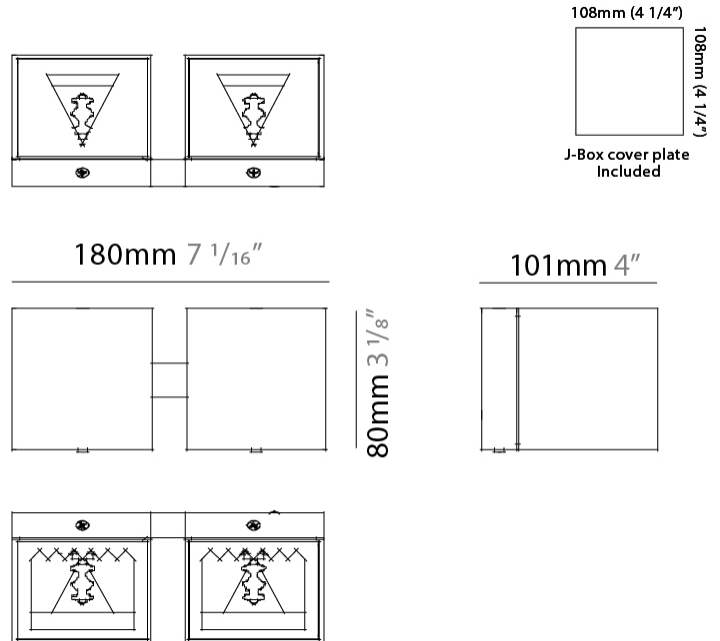

DAU DOUBLE SURFACE

D93095-

base number   Finish
Options

1. To build a product code in our configurator select the specify button on the base model # product page
2. To build a manual product code on this datasheet choose from the options listed below in blue font and add the suffix to the base model #

GENERAL

Series: Dau _____
Subseries: Dau Double _____
Brand: Milan _____
Division: Design _____
Mounting Type: Surface _____
Mounting Location: Wall _____
Subcategory: Up/Down Light _____

PHYSICAL

Shape: Rectangle _____
Length (mm): 180 _____
Length (in): 7 1/16 _____
Height (mm): 80 _____
Depth (mm): 101 _____
Height (in): 3 1/8 _____
Depth (in): 4 _____
Extension (mm): 101 _____
Extension (in): 4 _____
Light Distribution: Direct / Indirect _____
Fixture Finish: [BAL](#) / [MWL](#) / [BSL](#) _____
Fixture Material: Extruded Aluminum _____

ELECTRICAL

Number of Lamps: 2 _____
Lamp Type: LED Retrofit _____
Lamp Shape: T4 _____
Bulb Included: Bulb Not Included _____
Max. Wattage Per Lamp (W): 3.5 _____
Lamp Base: G9 _____
Input Voltage (V): 120Vac Direct Line _____

LED

OPTICAL

RATINGS AND CERTIFICATIONS

Certified By: Certified for North American Standards _____
IP rating: IP20 _____