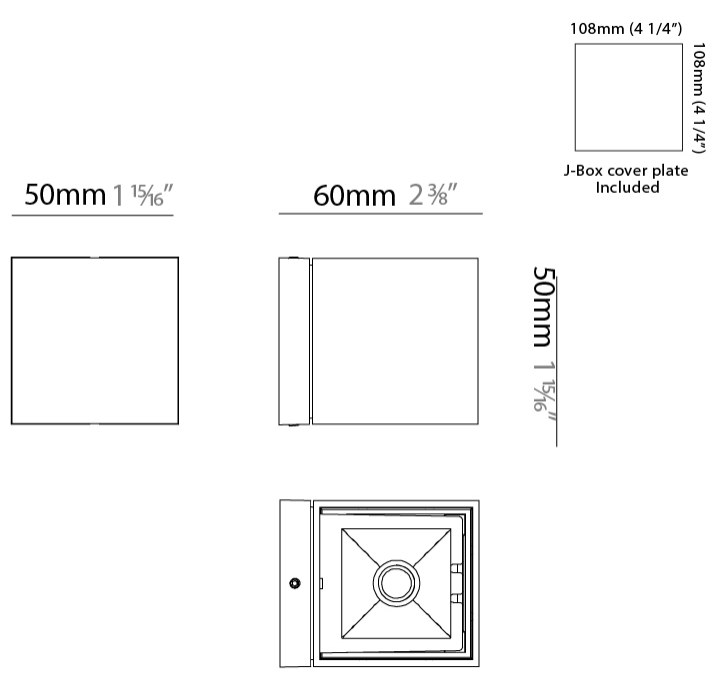

DAU MINI SINGLE SURFACE

D93130R9-

base number _____
Finish Options _____

1. To build a product code in our configurator select the specify button on the base model # product page
2. To build a manual product code on this datasheet choose from the options listed below in blue font and add the suffix to the base model #

GENERAL

Series: Dau _____
Subseries: Dau Mini Single _____
Brand: Milan _____
Division: Design _____
Mounting Type: Surface _____
Mounting Location: Wall _____
Subcategory: Up/Down Light _____

PHYSICAL

Shape: Cube _____
Length (mm): 50 _____
Length (in): 1 ¹⁵/₁₆ _____
Height (mm): 50 _____
Height (in): 1 ¹⁵/₁₆ _____
Extension (mm): 60 _____
Extension (in): 2 ³/₈ _____
Light Distribution: Direct / Indirect _____
Fixture Finish: CHR / MBL / MWL _____
Fixture Material: Extruded Aluminum _____

ELECTRICAL

Lamp Type: LED _____
Total Output Wattage (W): 10 _____
Dimming: Electronic Low Voltage Dimming _____
Input Voltage (V): 120Vac Direct Line _____

LED

Number of LEDs: 2 _____
Color Temperature (°K): 3000 _____
Max. Delivered Lumen (lm): 1000 _____
CRI: >90 CRI _____

OPTICAL

RATINGS AND CERTIFICATIONS

Certified By: Certified for North American Standards _____
IP rating: IP20 _____